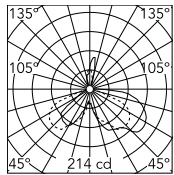

Schematic light drawing

Photometric

Lighting type	Indirect, Direct
Light distribution	Asymmetric
Extreme cut off	No

Electrical

Insulation class	II
Frequency (Hz)	50/60
Main voltage (Vac)	220-240
Dimmable	Yes
Dimming interface	Dimmer Integrated
Plug type	Type C
Batteries inside	No