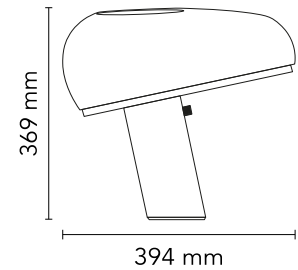

Are you a professional and your project needs consulting and support?

[BOOK AN APPOINTMENT](#)

Main specifications

EAN	8059607068724
Mounting	Table
Environments	Indoor dry location
Light Source Type	Bulb
Lamp category	Halogen
Lamp holders	E27
Ilcos	HSGS
Number of heads	1
Power (W)	100

Physical

Colour	Navy Blue
Length (mm)	394
Cord colour	Black
Net weight (kg)	7.99
Package volume (m3)	0.1
IP internal	20

Download

[Mounting instructions](#) PDF

Photometric Files

[LDT / IES](#) LDT

Technical Drawings