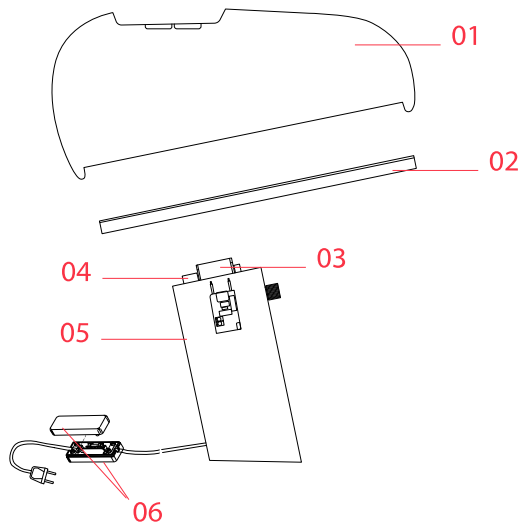

Spare Parts

02.	Snoopy glass diffuser	RF84656
03.	E27 lamp holder	RF11912
04.	Ring nut	RF11919
06.	Electrical assembly with fuse box	RF12478